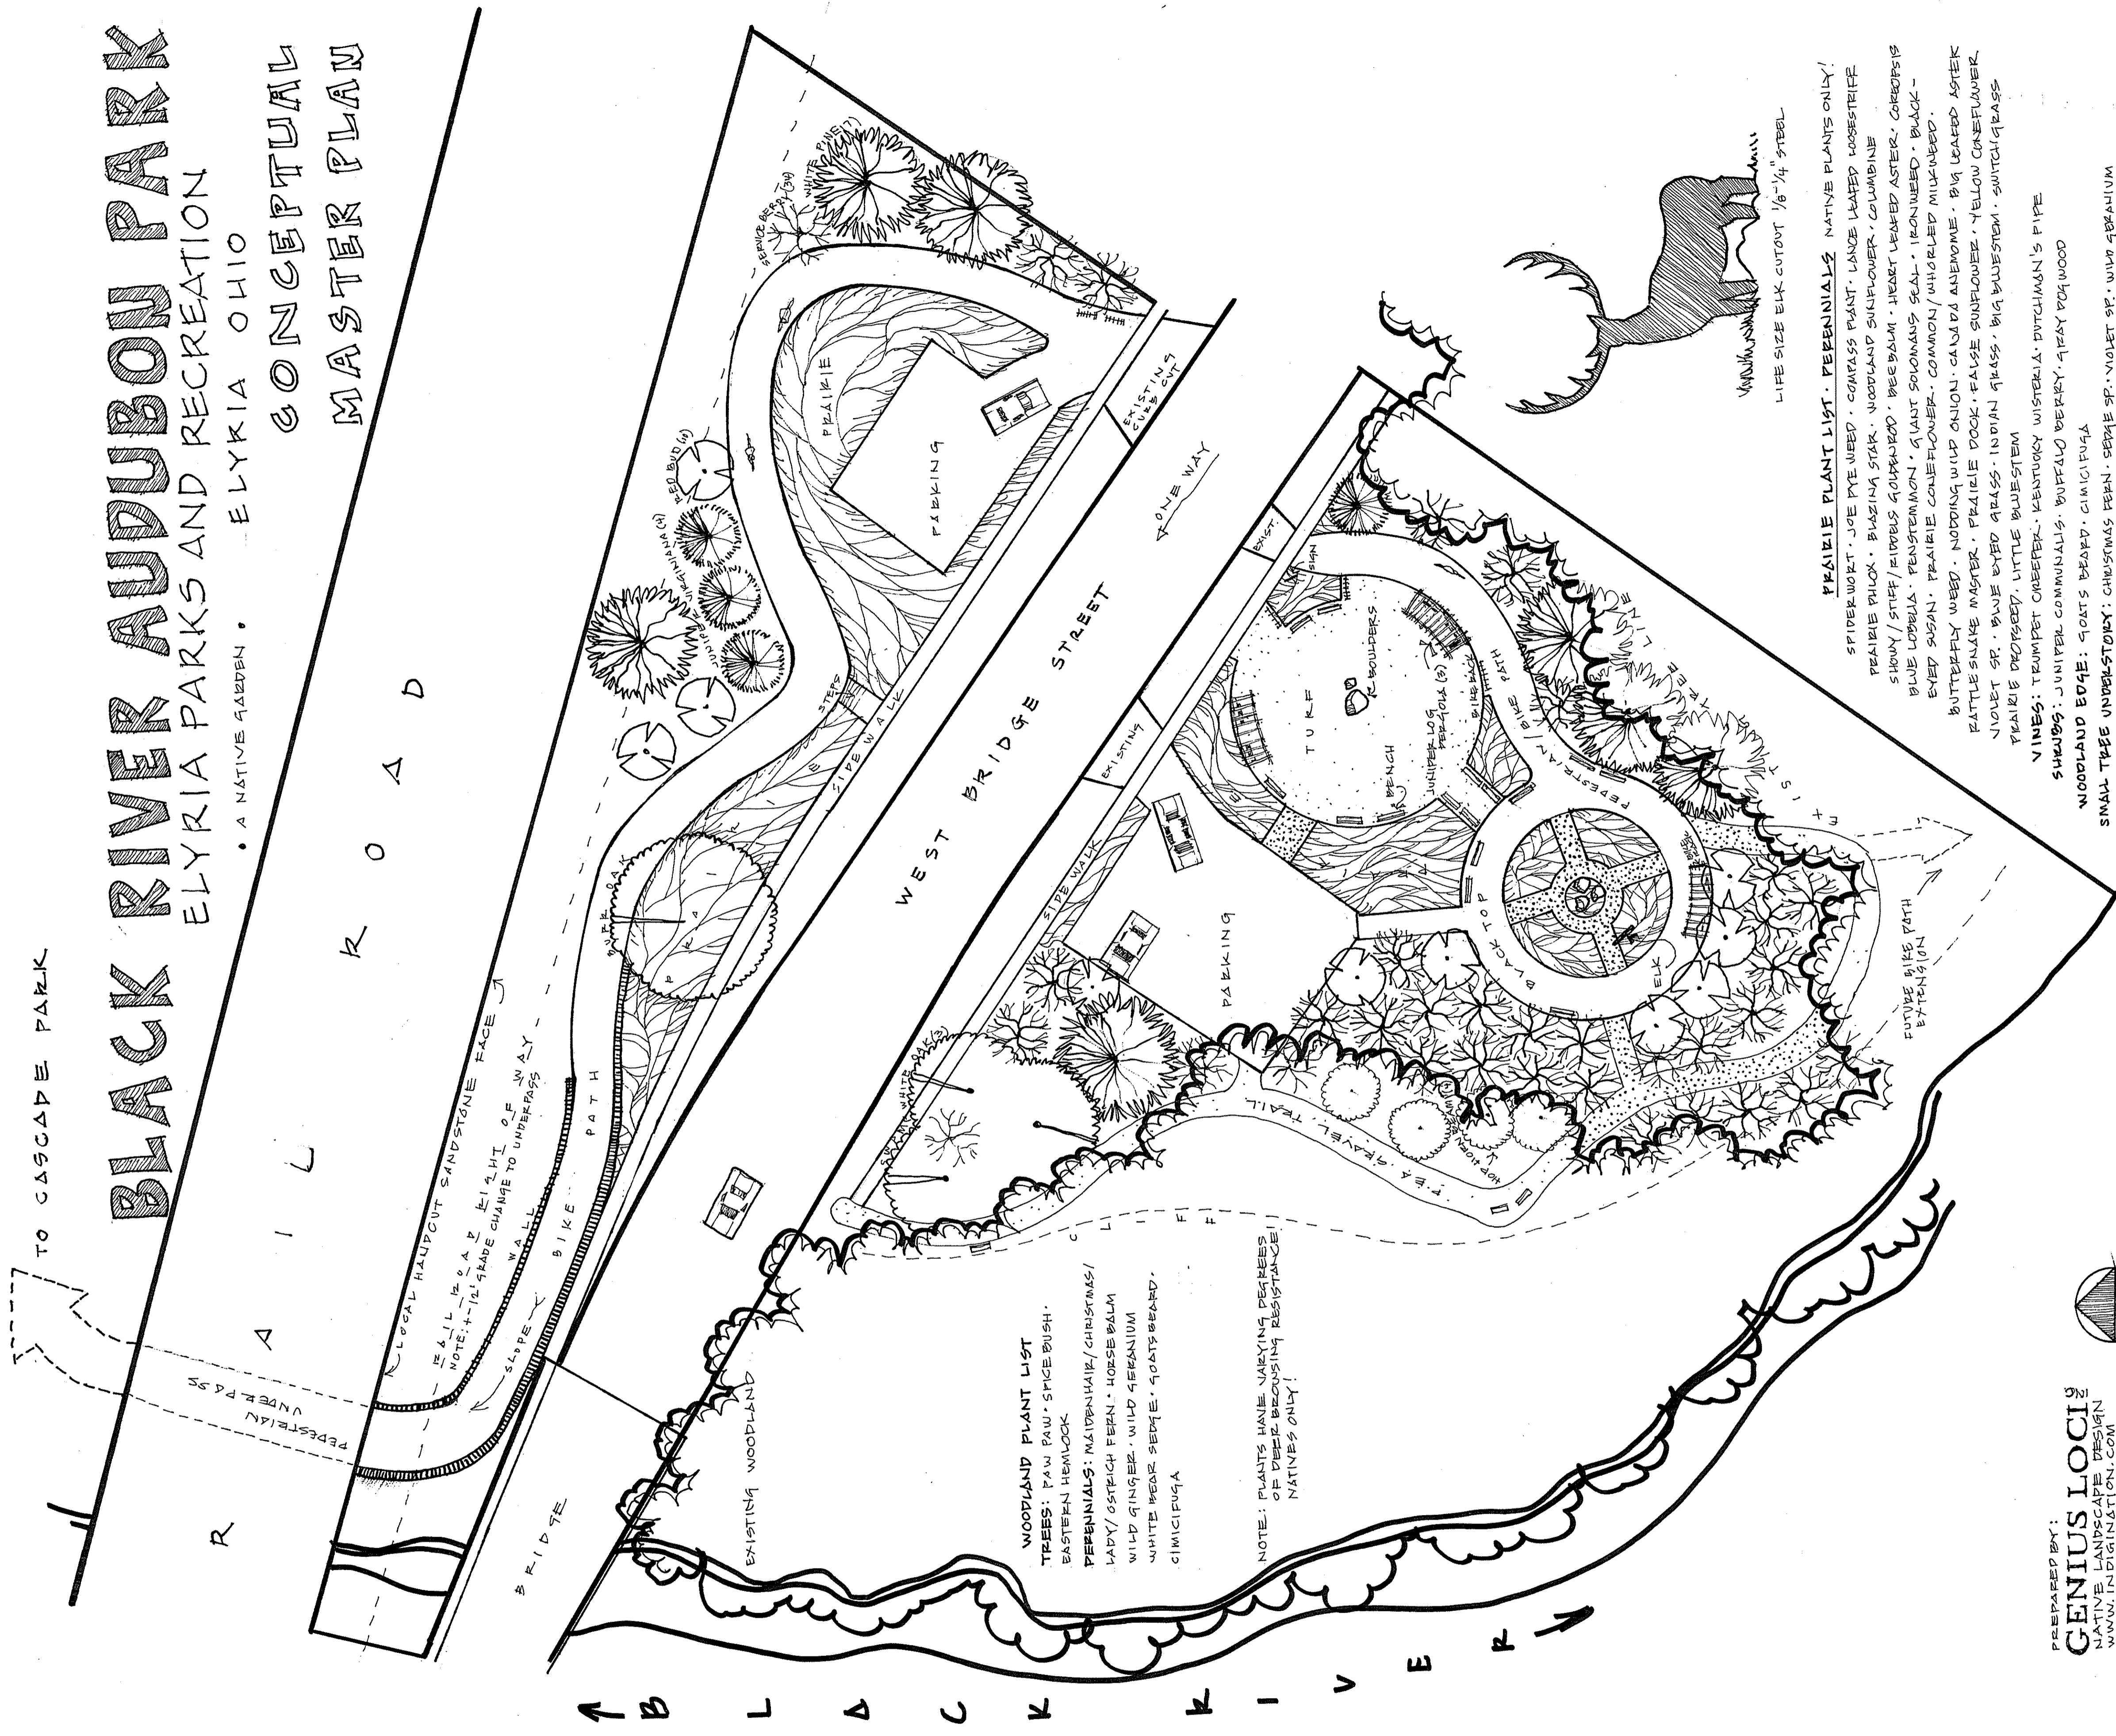

# BLACK RIVER AUDUBON PARK

ELYRIA PARKS AND RECREATION

• A NATIVE GARDEN • ELYRIA OHIO

## CONCEPTUAL MASTER PLAN

A I L U  
R O A D

**WOODLAND PLANT LIST**  
 TREES: PAW PAW, SPICE BUSH, EASTERN HEMLOCK  
 PERENNIALS: NORTHERN MAIDENHAIR, CHRISTMAS LADY, OSTREICH FERN, HORSE BALM, WILD GINGER, WILD GERANIUM, WHITE BEAR SEDGE, GOATS BEARD, CIMICIFUGA

MINIMUM ANTLER LENGTH  
 LIFE SIZE ELK CUTOUT 1/8" = 1/4" STEEL

PREPARED BY:  
**GENIUS LOCI**  
 NATIVE LANDSCAPE DESIGN  
 WWW.INDIGINATION.COM  
 440.324.3465  
 ELYRIA, OHIO JANUARY 2013  
 CRAIG LIMPACH, PRESIDENT

SCALE: 1" = 20'